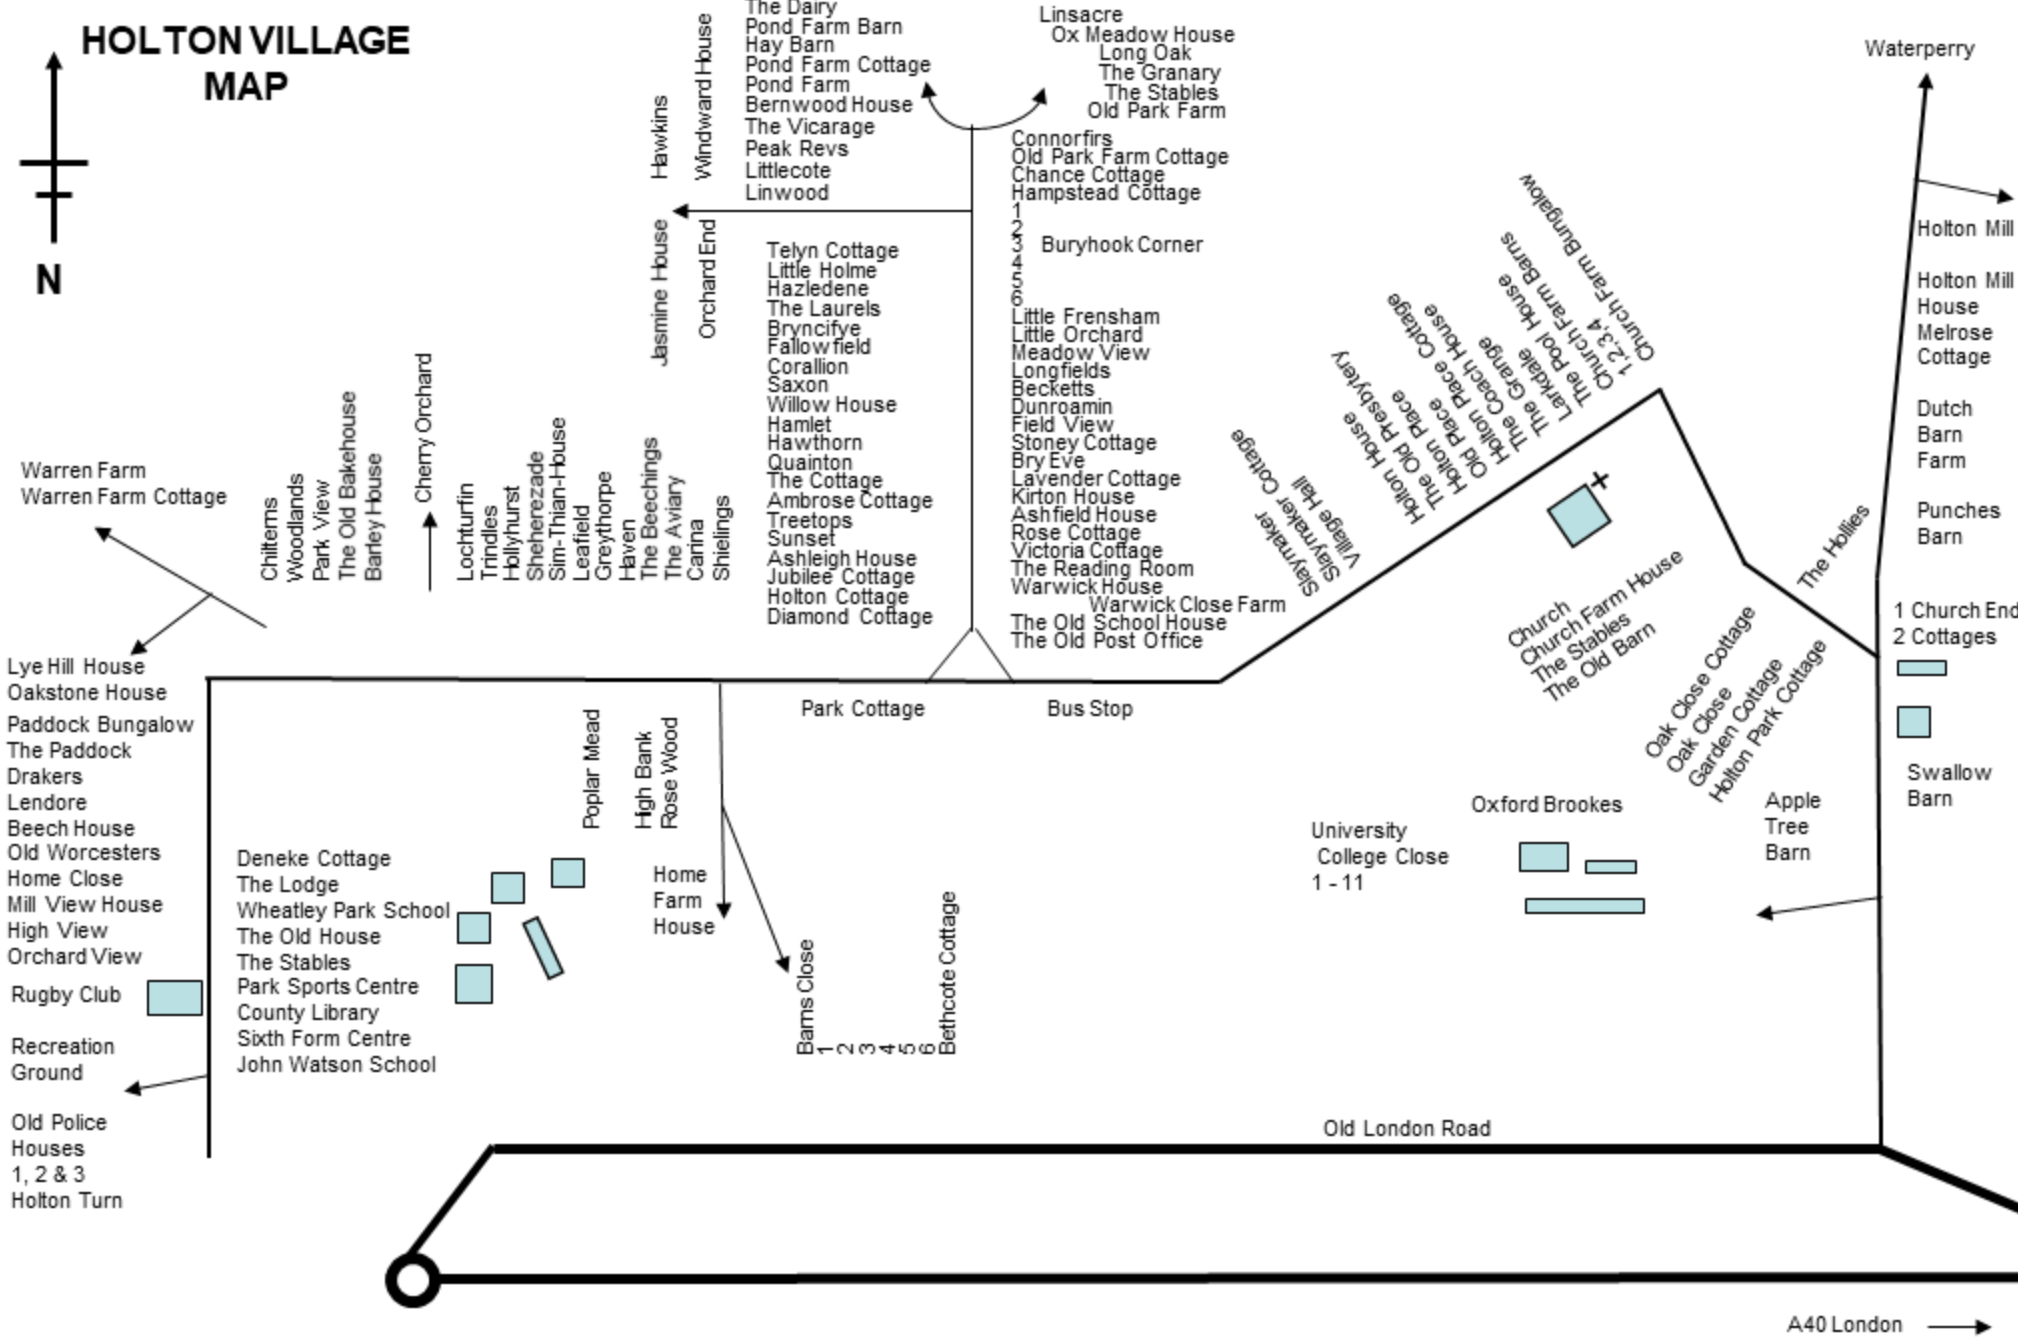

HOLTON VILLAGE MAP

Warren Farm
Warren Farm Cottage

Chilterns
Woodlands
Park View
The Old Bakehouse
Barley House

Cherry Orchard

Lochturfin
Trindles
Hollyhurst
Sheherezade
Sim-Thian-House
Leaffield
Greythorpe
Haven
The Beechings
The Aviary
Carina
Shielings

Hawkins
Jasmine House

Windward House
The Dairy
Pond Farm Barn
Hay Barn
Pond Farm Cottage
Pond Farm
Bernwood House
The Vicarage
Peak Revs
Littlecote
Linwood

Telyn Cottage
Little Holme
Hazledene
The Laurels
Brynciŷe
Fallowfield
Corallion
Saxon
Willow House
Hamlet
Hawthorn
Quainton
The Cottage
Ambrose Cottage
Treetops
Sunset
Ashleigh House
Jubilee Cottage
Holton Cottage
Diamond Cottage

Linsacre
Ox Meadow House
Long Oak
The Granary
The Stables
Old Park Farm

Connorfirs
Old Park Farm Cottage
Chance Cottage
Hampstead Cottage

Buryhook Corner

Little Frensham
Little Orchard
Meadow View
Longfields
Becketts
Dunroamin
Field View
Stoney Cottage
Bry Eve
Lavender Cottage
Kirton House
Ashfield House
Rose Cottage
Victoria Cottage
The Reading Room
Warwick House
Warwick Close Farm

The Old School House
The Old Post Office

Church
Church Farm House
The Stables
The Old Barn

Oak Close Cottage
Oak Close
Garden Cottage
Holton Park Cottage

The Hollies

Waterperry

Holton Mill

Holton Mill House
Melrose Cottage

Dutch Barn
Farm

Punches Barn

1 Church End
2 Cottages

Swallow Barn

Apple Tree Barn

Oxford Brookes
University College Close
1 - 11

Park Cottage

Bus Stop

Poplar Mead
High Bank
Rose Wood

Home Farm House

Barns Close
1
2
3
4
5
6

Bethcote Cottage

Deneke Cottage
The Lodge
Wheatley Park School
The Old House
The Stables
Park Sports Centre
County Library
Sixth Form Centre
John Watson School

Lye Hill House
Oakstone House
Paddock Bungalow
The Paddock
Drakers
Lendore
Beech House
Old Worcesters
Home Close
Mill View House
High View
Orchard View
Rugby Club
Recreation Ground
Old Police Houses
1, 2 & 3
Holton Turn

Old London Road

A40 London →